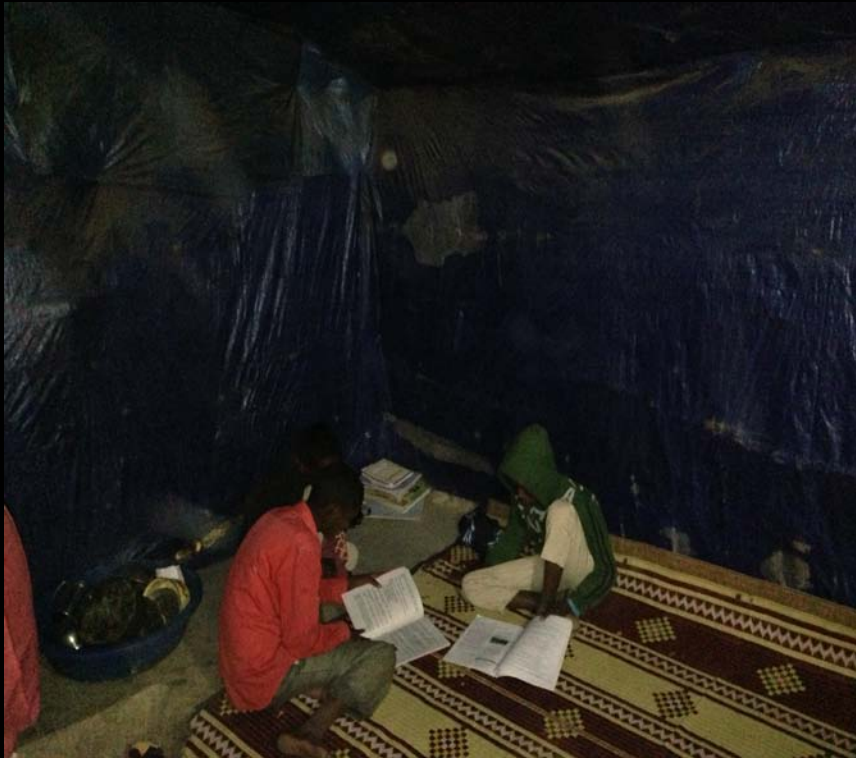

The Light Foundation

The Light Found