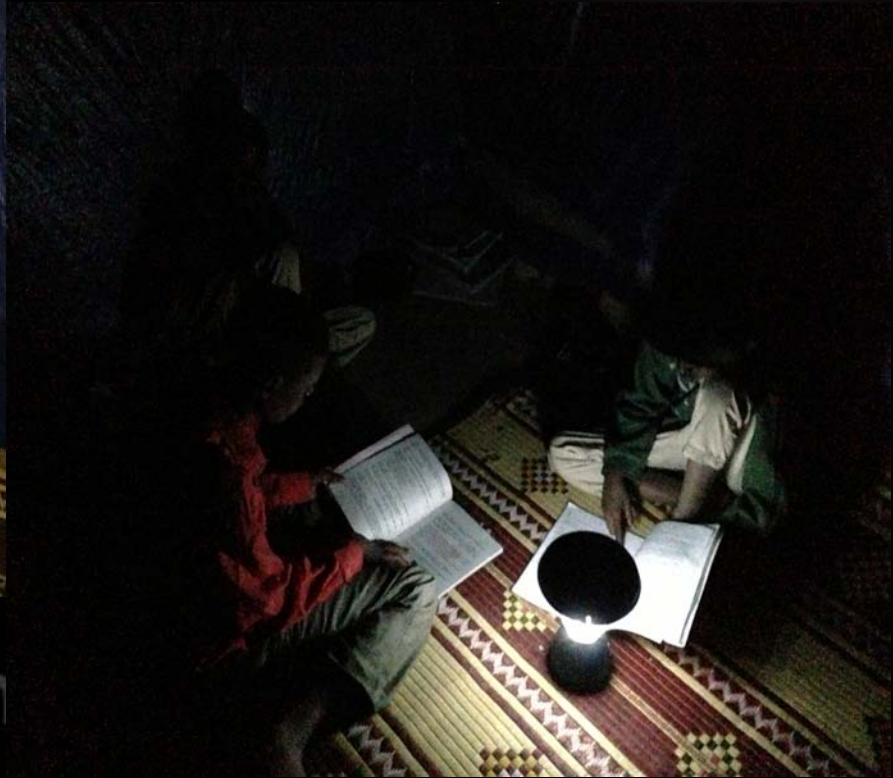

The Light Foundation

The Light Found