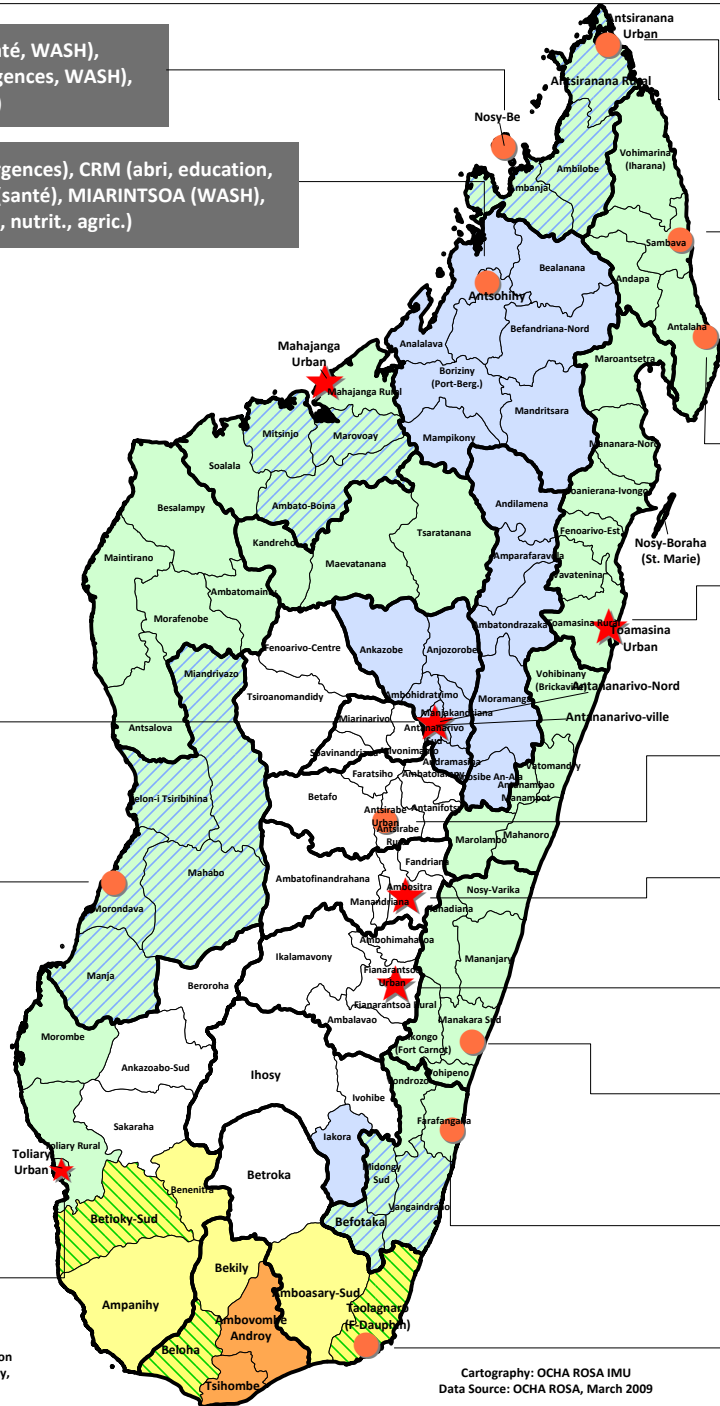

UNFPA - CARE (nutrit., urgences), CARITAS (agric., santé, WASH), CRM (abri, education, santé, urgences, WASH), SAF/FJKM (agric., santé, nutrit.)

OIT, PAM, UNFPA, UNICEF*, Aide et Action (educ.), CARE (nutrit., urgences), CARITAS (agric., santé, WASH), CRM (abri, education, santé, urgences, WASH), CRS (santé, urgences), HI (santé), MIARINTSOA (WASH), SAF/FJKM (agric., santé, nutrit.), St.Gabriel FSG (WASH)

OIT -CARITAS (agric., santé, WASH), CRM (abri, education, santé, urgences, WASH), CRS (santé), MIARINTSOA (WASH), SAF/FJKM (agric., santé, nutrit.), SAF/FORM (nutrit., santé)

CARITAS (agric., santé, WASH), CRM (abri, education, santé, urgences, WASH), SAF/FJKM (agric., santé, nutrition)

OMS, UNFPA, UNICEF* -CARITAS (agric., santé, WASH), CRM (abri, education, santé, urgences, WASH), SAF/FJKM (agric., santé, nutrit.)

UNDP, CARITAS (agric., santé, WASH), CRM (abri, education, santé, urgences, WASH), CRS (santé), MIARINTSOA (WASH), SAF/FJKM (agric., nutrit.), St.Gabriel FSG (WASH)

UNDP, AAA (sec. alim, agric., nutrit.), ASOS (nutrit.), CARITAS (agric., santé, WASH), CRM (abri, education, santé, urgences, WASH), CRS (urgences), SAF/FJKM (agric.)

OIT, PAM, UNFPA, UNICEF* - CARE (nutrit., urgences), CARITAS (agric., santé, WASH), CRM (abri, education, santé, urgences, WASH), SAF/FJKM (agric.)