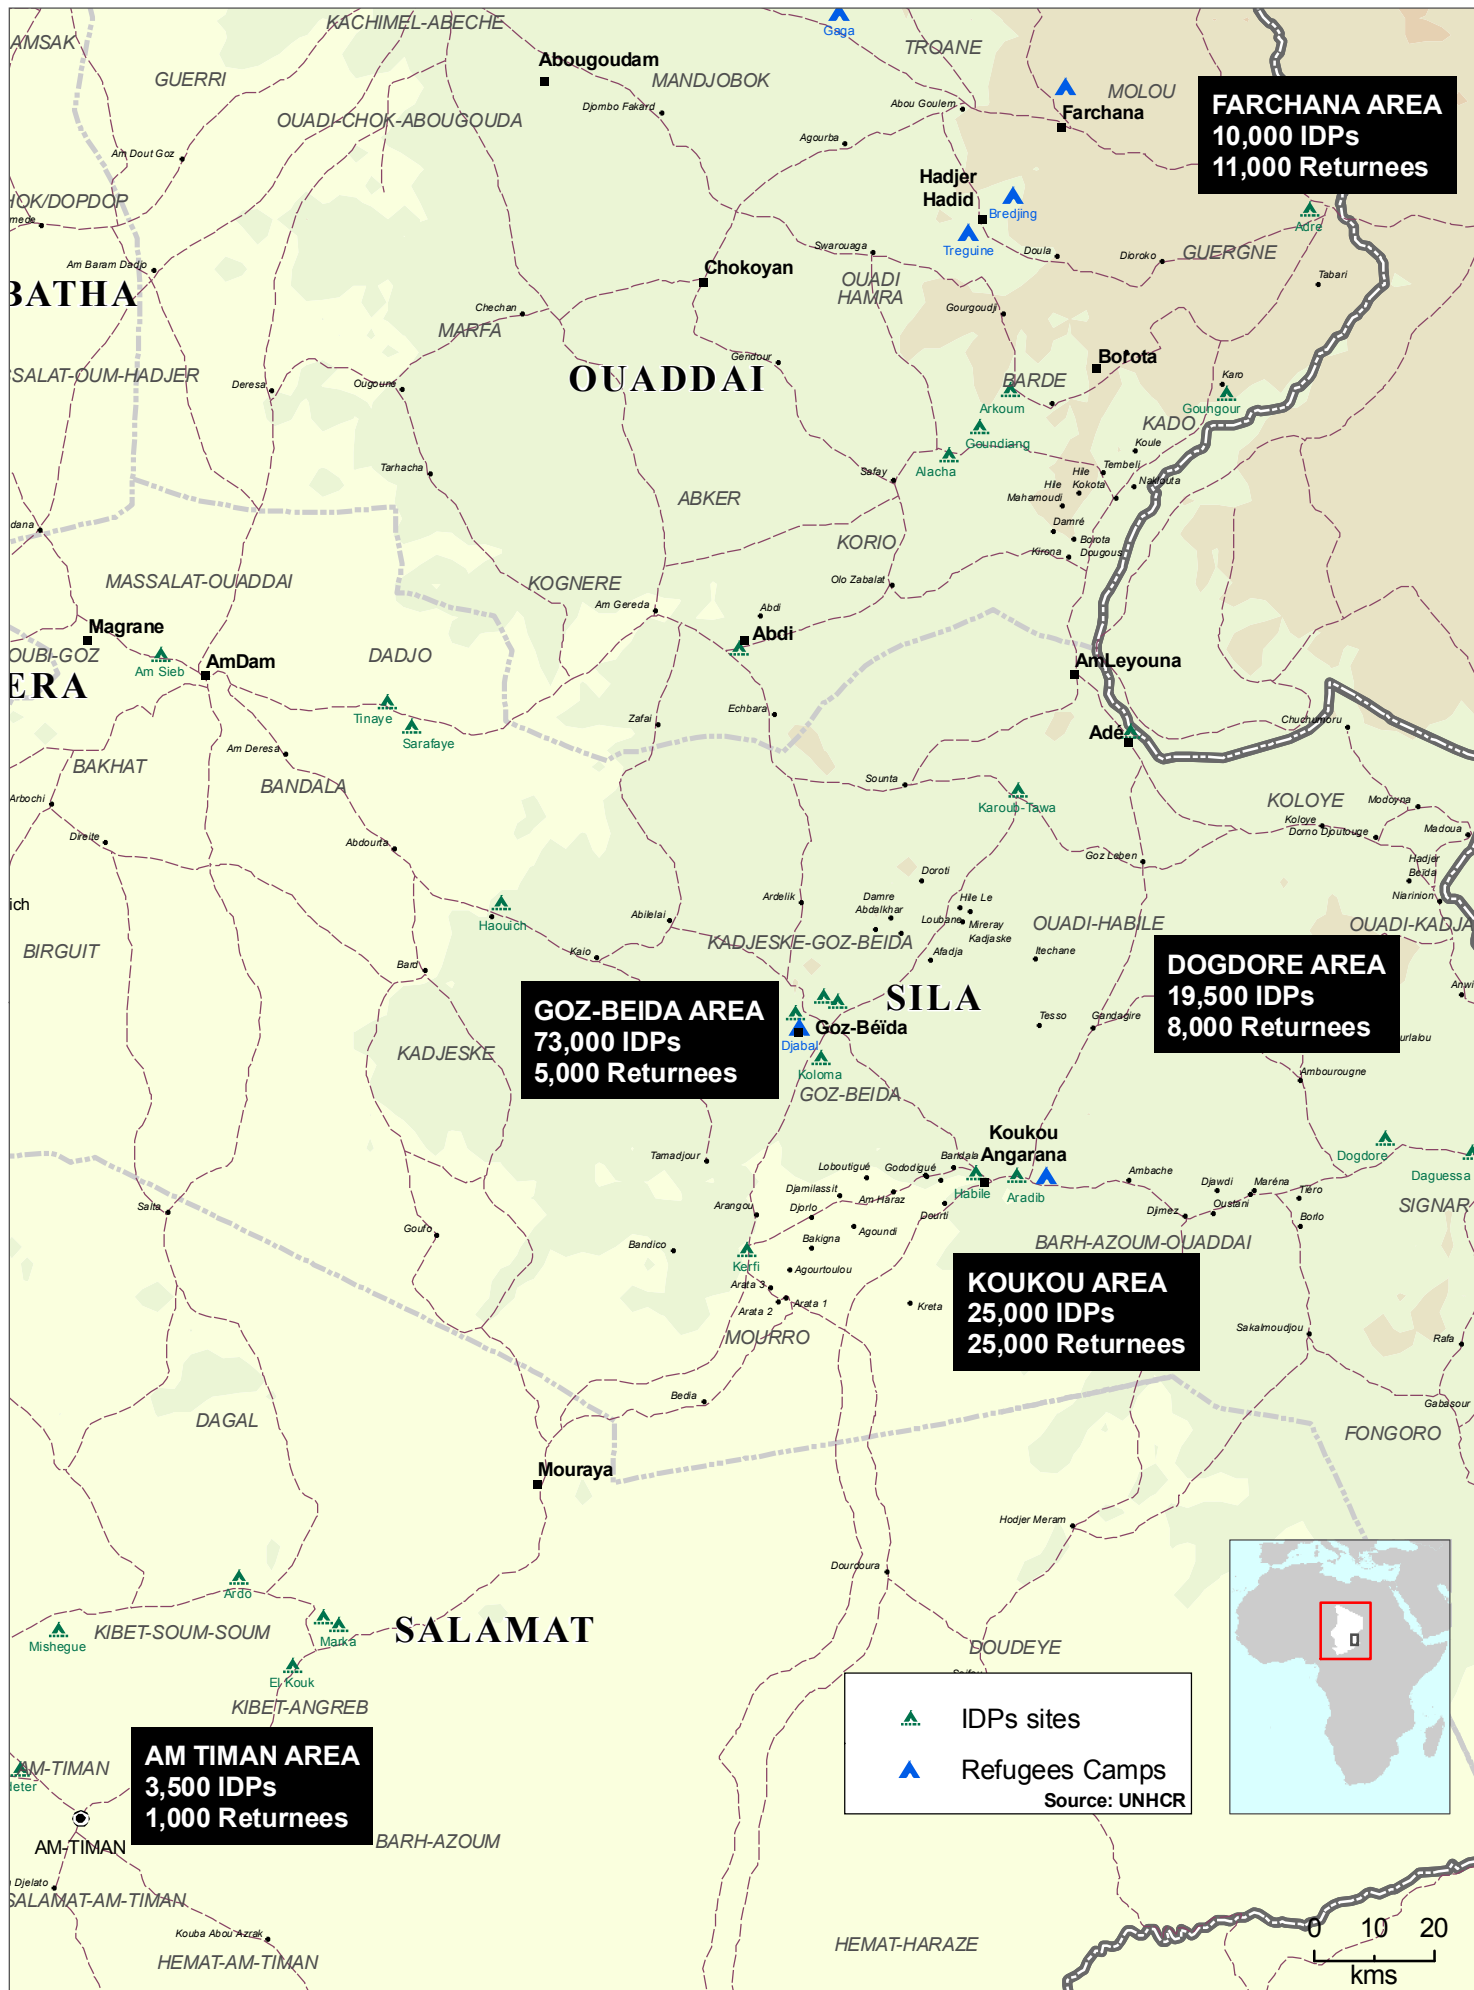

Eastern Chad - IDPs and returnees Figures

Jan 2011 - 131,000 IDPs and 50,000 returnees as of Dec. 2010

OCHA