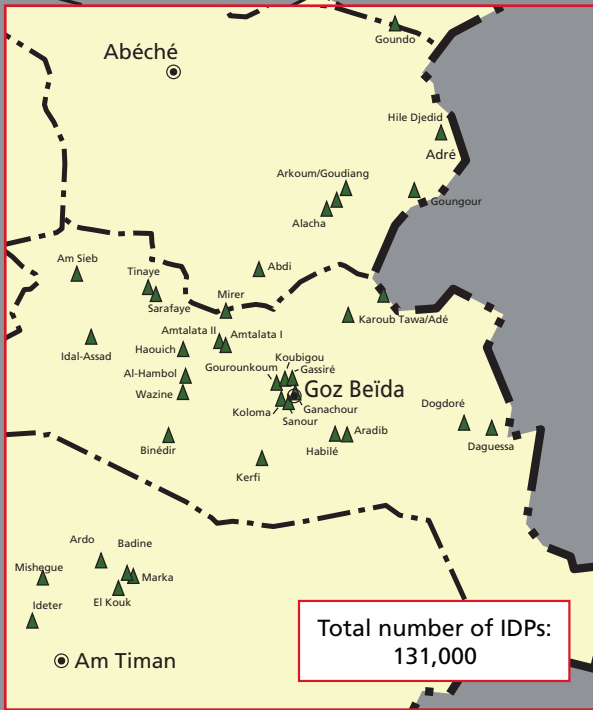

LIBYAN ARAB JAMAHIRIYA

Internal displacement in Chad, May 2011

- Capital city
- Regional capital
- --- Regional boundary
- ▲ IDP sites or locations
- IDP concentrations

0 100 Km

The boundaries and names shown and the designations used on this map do not imply official endorsement or acceptance by IDMC.